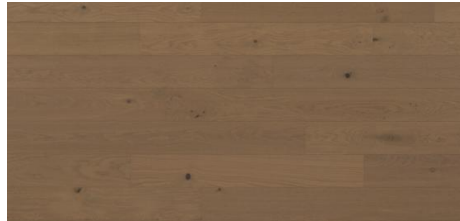

## Abode by Kentwood: Weathered Collection

A mid-width, mid-length engineered hardwood flooring that is a stylish yet cost-effective choice. A brushed surface texture adds elegance and interest to Weathered's 5" wide planks. Additional designer touches featured on select designs include French bleeds and filled knots and cracks.

**KENTWOOD™**

[kentwoodfloors.com](http://kentwoodfloors.com)

Brushed Maple Oil Lamp  
32004

Brushed Oak Wine Barrel  
32247

Brushed Oak Wharf  
32236

Brushed Oak Box Car  
32325

Brushed Oak Timber Bridge  
32326

Brushed Oak Mountain Peak  
31649

Antiqued Oak Tent Stake  
31651

Brushed Maple Hammock  
32005

<b>Species</b>	Oak
<b>Platform</b>	Engineered
<b>Dimensions</b>	5" x 1/2" x assorted up to 70" nominal 127mm x 12mm x assorted up to 1800mm
<b>Veneer Type</b>	Sliced
<b>Veneer Thickness</b>	1.2mm nominal
<b>Visual Variation</b>	Medium
<b>Natural Characteristics</b>	Medium
<b>Finish</b>	High performance polyurethane with aluminum oxide
<b>Product Features</b>	Long Boards, Brushed
<b>Installation Method</b>	On, above or below grade   Nail, glue down or float   May be installed over radiant heat
<b>Warranty</b>	25 year residential wear, 3 year light commercial wear, lifetime structural
<b>Box Contents</b>	29.53 sqft
<b>Eco Attributes</b>	GREENGUARD Gold Certified for low chemical emissions, CA Section 01350 Compliant