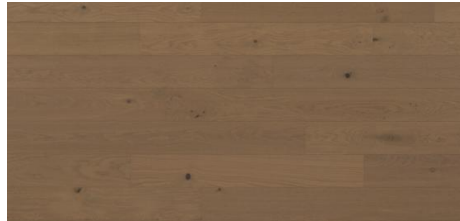

## Abode by Kentwood: Weathered Collection

A mid-width, mid-length engineered hardwood flooring that is a stylish yet cost-effective choice. A brushed surface texture adds elegance and interest to Weathered's 5" wide planks. Additional designer touches featured on select designs include French bleeds and filled knots and cracks.

**KENTWOOD™**

[kentwoodfloors.com](http://kentwoodfloors.com)

Brushed Maple Oil Lamp  
32004

Brushed Oak Wine Barrel  
32247

Brushed Oak Wharf  
32236

Brushed Oak Box Car  
32325

Brushed Oak Timber Bridge  
32326

Brushed Oak Mountain Peak  
31649

Antiqued Oak Tent Stake  
31651

Brushed Maple Hammock  
32005

<b>Species</b>	Oak
<b>Platform</b>	Engineered
<b>Dimensions</b>	5" x 1/2" x assorted up to approx.70" nominal 127mm x 12mm x assorted up to 1800mm
<b>Veneer Type</b>	Sliced
<b>Veneer Thickness</b>	1.2mm nominal
<b>Visual Variation</b>	Medium
<b>Natural Characteristics</b>	Medium
<b>Finish</b>	High performance polyurethane with aluminum oxide
<b>Product Features</b>	Long Boards, Brushed
<b>Installation Method</b>	On, above or below grade   Nail, glue down or float   May be installed over radiant heat
<b>Warranty</b>	25 year residential wear, 3 year light commercial wear
<b>Box Contents</b>	29.53 sqft
<b>Eco Attributes</b>	GREENGUARD Gold Certified, CA Section 01350 Compliant