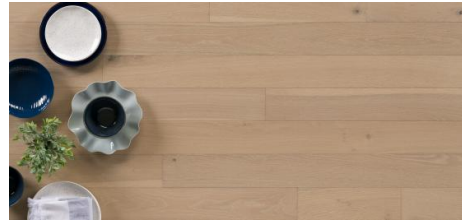

Abode by Kentwood: Weathered Collection

A mid-width, mid-length engineered hardwood flooring that is a stylish yet cost-effective choice. A brushed surface texture adds elegance and interest to Weathered's 5" wide planks. Additional designer touches featured on select designs include French bleeds and filled knots and cracks.

KENTWOOD™

kentwoodfloors.com

Brushed Oak Cabin Door

Brushed Oak Wine Barrel

Brushed Maple 'Oil Lamp'

Brushed Oak Box Car

Brushed Oak Wharf

Brushed Oak Timber Bridge

Brushed Maple 'Hammock'

Oak 'Mountain Peak'

Oak 'Tent Stake'

Oak 'Bivy Sack'

KENTWOOD™

kentwoodfloors.com

Sample swatches are shown for reference only and may not reflect color and character of actual product. Please examine actual product samples before making a purchase decision. Product dimensions may be approximate. Product selection and specifications are subject to change without notice and product selection may vary by area. The trademarks KENTWOOD and COUTURE COLLECTION BY KENTWOOD are owned by Kentwood Floors Inc.