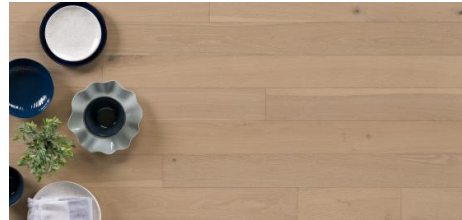

## Abode by Kentwood: Weathered Collection

A mid-width, mid-length engineered hardwood flooring that is a stylish yet cost-effective choice. A brushed surface texture adds elegance and interest to Weathered's 5" wide planks. Additional designer touches featured on select designs include French bleeds and filled knots and cracks.

**KENTWOOD™**

[kentwoodfloors.com](http://kentwoodfloors.com)

Brushed Maple 'Oil Lamp'

Brushed Oak Wine Barrel

Brushed Oak Box Car

Brushed Oak Wharf

Brushed Oak Timber Bridge

Brushed Maple 'Hammock'