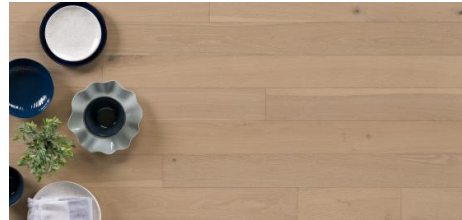

## Abode by Kentwood: Weathered Collection

A mid-width, mid-length engineered hardwood flooring that is a stylish yet cost-effective choice. A brushed surface texture adds elegance and interest to Weathered's 5" wide planks. Additional designer touches featured on select designs include French bleeds and filled knots and cracks.

**KENTWOOD™**

[kentwoodfloors.com](http://kentwoodfloors.com)

Brushed Oak Cabin Door

Brushed Oak Wine Barrel

Brushed Maple 'Oil Lamp'

Brushed Oak Box Car

Brushed Oak Wharf

Brushed Oak Timber Bridge

Brushed Maple 'Hammock'

Oak 'Mountain Peak'

Oak 'Tent Stake'

Oak 'Bivy Sack'

KENTWOOD™

[kentwoodfloors.com](http://kentwoodfloors.com)

Sample swatches are shown for reference only and may not reflect color and character of actual product. Please examine actual product samples before making a purchase decision. Product dimensions may be approximate. Product selection and specifications are subject to change without notice and product selection may vary by area. The trademarks KENTWOOD and COUTURE COLLECTION BY KENTWOOD are owned by Kentwood Floors Inc.