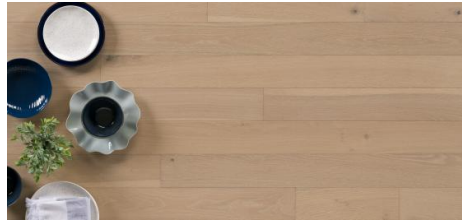

Abode by Kentwood: Weathered Collection

A mid-width, mid-length engineered hardwood flooring that is a stylish yet cost-effective choice. A brushed surface texture adds elegance and interest to Weathered's 5" wide planks. Additional designer touches featured on select designs include French bleeds and filled knots and cracks.

KENTWOOD™

kentwoodfloors.com

Brushed Oak Cabin Door

Brushed Oak Wine Barrel

Brushed Maple 'Oil Lamp'

Brushed Oak Box Car

Brushed Oak Wharf

Brushed Oak 'Backpack'

Brushed Oak Timber Bridge

Oak 'Arrow Quiver'

Brushed Maple 'Hammock'

Oak 'Mountain Peak'

Oak 'Tent Stake'

Oak 'Bivy Sack'

KENTWOOD™

kentwoodfloors.com