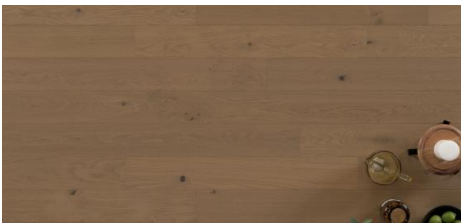

Abode by Kentwood: Weathered Collection

A mid-width, mid-length engineered hardwood flooring that is a stylish yet cost-effective choice. A brushed surface texture adds elegance and interest to Weathered's 5" wide planks. Additional designer touches featured on select designs include French bleeds and filled knots and cracks.

KENTWOOD™

kentwoodfloors.com

Brushed Oak Cabin Door

Brushed Oak Wine Barrel

Brushed Maple 'Oil Lamp'

Brushed Oak Box Car

Brushed Oak Wharf

Brushed Oak 'Backpack'

Brushed Oak Timber Bridge

Oak 'Arrow Quiver'

Brushed Maple 'Hammock'

Oak 'Mountain Peak'

Oak 'Tent Stake'

Oak 'Bivy Sack'

KENTWOOD™

kentwoodfloors.com