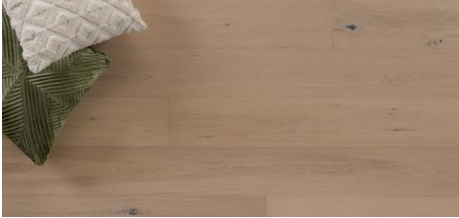

Abode by Kentwood: Tempo Collection

Achieve a luxurious and generous 7½" wide-plank effect at a very affordable price with Tempo. This rustic-grade hardwood in oak, and hickory features brushed veneer, lively grain patterns and rich color variations. Some designs from the collection include additional touches, such as filled knots and custom stain treatments.

KENTWOOD™

kentwoodfloors.com

Brushed Oak 'Natural'

Brushed Oak Anise

Brushed Oak Clove

Brushed Oak Patchouli

Brushed Oak Vetiver

Brushed Hickory 'Natural'

Brushed Oak 'Canyon Echo'

Brushed Oak Sandalwood

Brushed Oak Incense

Brushed Oak Chocolate

KENTWOOD™

kentwoodfloors.com

Sample swatches are shown for reference only and may not reflect color and character of actual product. Please examine actual product samples before making a purchase decision. Product dimensions may be approximate. Product selection and specifications are subject to change without notice and product selection may vary by area. The trademarks KENTWOOD and COUTURE COLLECTION BY KENTWOOD are owned by Kentwood Floors Inc.