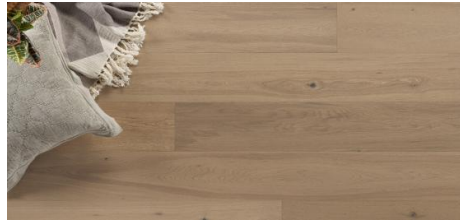

## Abode by Kentwood: Tempo Collection

Achieve a luxurious and generous 7½" wide-plank effect at a very affordable price with Tempo. This rustic-grade hardwood in oak, and hickory features brushed veneer, lively grain patterns and rich color variations. Some designs from the collection include additional touches, such as filled knots and custom stain treatments.

**KENTWOOD™**

[kentwoodfloors.com](http://kentwoodfloors.com)

Brushed Oak Anise

Brushed Oak Clove

Brushed Oak Patchouli

Brushed Oak Vetiver

Brushed Hickory 'Natural'

Brushed Oak 'Canyon Echo'