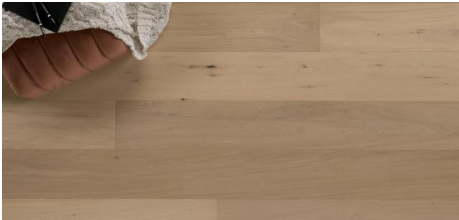

## Abode by Kentwood: Tempo Collection

Achieve a luxurious and generous 7½" wide-plank effect at a very affordable price with Tempo. This rustic-grade hardwood in oak, and hickory features brushed veneer, lively grain patterns and rich color variations. Some designs from the collection include additional touches, such as filled knots and custom stain treatments.

**KENTWOOD™**

[kentwoodfloors.com](http://kentwoodfloors.com)

Brushed Oak Anise

Brushed Oak Clove

Brushed Oak Patchouli

Brushed Oak Vetiver

Brushed Hickory 'Natural'

Brushed Oak 'Canyon Echo'