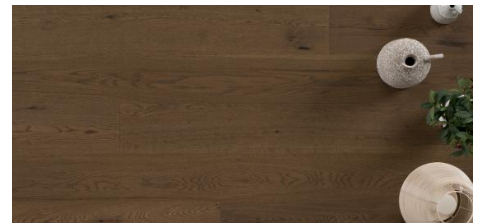

Abode by Kentwood: Tempo Collection

Achieve a luxurious and generous 7½" wide-plank effect at a very affordable price with Tempo. This rustic-grade hardwood in oak, and hickory features brushed veneer, lively grain patterns and rich color variations. Some designs from the collection include additional touches, such as filled knots and custom stain treatments.

KENTWOOD™

kentwoodfloors.com

Brushed Oak 'Natural'

Brushed Oak Anise

Brushed Oak Clove

Brushed Oak Patchouli

Brushed Oak Vetiver

Brushed Hickory 'Natural'

Brushed Oak 'Canyon Echo'

Brushed Oak Sandalwood

Brushed Oak Incense

Brushed Oak Chocolate

KENTWOOD™

kentwoodfloors.com

Sample swatches are shown for reference only and may not reflect color and character of actual product. Please examine actual product samples before making a purchase decision. Product dimensions may be approximate. Product selection and specifications are subject to change without notice and product selection may vary by area. The trademarks KENTWOOD and COUTURE COLLECTION BY KENTWOOD are owned by Kentwood Floors Inc.