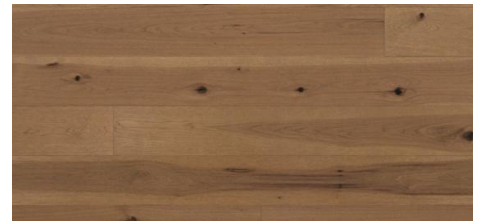

Abode by Kentwood: Tempo Collection

Achieve a luxurious and generous 7½" wide-plank effect at a very affordable price with Tempo. This rustic-grade hardwood in oak, and hickory features brushed veneer, lively grain patterns and rich color variations. Some designs from the collection include additional touches, such as filled knots and custom stain treatments.

KENTWOOD™

kentwoodfloors.com

Brushed Oak White Sand
31941

Brushed Hickory Hickory Nat
31606

Brushed Oak Natural
31991

Brushed Oak Anise
32329

Brushed Oak Clove
32278

Brushed Oak Vetiver
32327

Brushed Oak Myrrh
32438

Brushed Oak Sandalwood
32277

Brushed Hickory Neroli
31859

Brushed Oak Chocolate
32279

Species	Oak
Platform	Engineered
Dimensions	7 1/2" x 1 1/2" x approx.75" (75% full boards) nominal 190mm x 12mm x 1900mm (75% full boards)
Veneer Type	Sliced
Veneer Thickness	1.2mm nominal
Visual Variation	High
Natural Characteristics	High
Finish	High performance polyurethane with aluminum oxide
Product Features	Long Boards, Wide Planks, Brushed