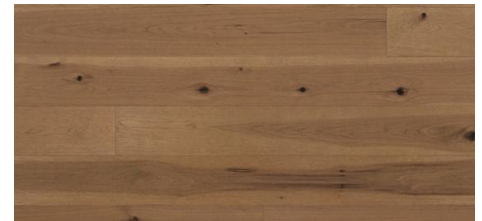

Abode by Kentwood: Tempo Collection

Achieve a luxurious and generous 7½" wide-plank effect at a very affordable price with Tempo. This rustic-grade hardwood in oak, and hickory features brushed veneer, lively grain patterns and rich color variations. Some designs from the collection include additional touches, such as filled knots and custom stain treatments.

KENTWOOD™

kentwoodfloors.com

Brushed Oak White Sand
31941

Brushed Hickory Hickory Nat
31606

Brushed Oak Natural
31991

Brushed Oak Anise
32329

Brushed Oak Clove
32278

Brushed Oak Vetiver
32327

Brushed Oak Myrrh
32438

Brushed Oak Sandalwood
32277

Brushed Hickory Neroli
31859

Brushed Oak Chocolate
32279

Species	Oak
Platform	Engineered
Dimensions	7 1/2" x 1 1/2" x 74 3/4" (75% full boards) nominal 190mm x 12mm x 1900mm (75% full boards)
Veneer Type	Sliced
Veneer Thickness	1.2mm nominal
Visual Variation	High
Natural Characteristics	High
Finish	High performance polyurethane with aluminum oxide
Product Features	Long Boards, Wide Planks, Brushed