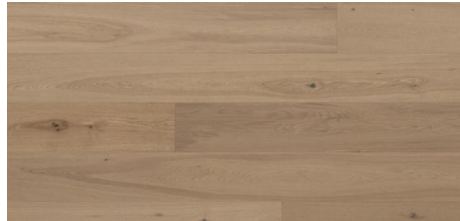

Abode by Kentwood: Tempo Collection

Achieve a luxurious and generous 7½" wide-plank effect at a very affordable price with Tempo. This rustic-grade hardwood in oak, and hickory features brushed veneer, lively grain patterns and rich color variations. Some designs from the collection include additional touches, such as filled knots and custom stain treatments.

KENTWOOD™

kentwoodfloors.com

Brushed Oak White Sand
31941

Brushed Hickory Hickory Nat
31606

Brushed Oak Natural
31991

Brushed Oak Anise
32329

Brushed Oak Clove
32278

Brushed Oak Vetiver
32327

Brushed Oak Myrrh
32438

Brushed Oak Sandalwood
32277

Brushed Hickory Neroli
31859

Brushed Oak Chocolate
32279

Species	Oak
Platform	Engineered
Dimensions	7 1/2" x 1 1/2" x 74 3/4" (75% full boards) nominal 190mm x 12mm x 1900mm (75% full boards)
Veneer Type	Sliced
Veneer Thickness	1.2mm nominal
Visual Variation	High
Natural Characteristics	High
Finish	High performance polyurethane with aluminum oxide
Product Features	Long Boards, Wide Planks, Brushed