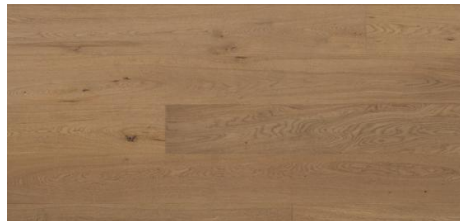

Abode by Kentwood: Tempo Collection

Achieve a luxurious and generous 7½" wide-plank effect at a very affordable price with Tempo. This rustic-grade hardwood in oak, and hickory features brushed veneer, lively grain patterns and rich color variations. Some designs from the collection include additional touches, such as filled knots and custom stain treatments.

KENTWOOD™

kentwoodfloors.com

Brushed Oak White Sand
31941

Brushed Hickory Hickory Nat
31606

Brushed Oak Natural
31991

Brushed Oak Anise
32329

Brushed Oak Clove
32278

Brushed Oak Vetiver
32327

Brushed Oak Myrrh
32438

Brushed Oak Sandalwood
32277

Brushed Hickory Neroli
31859

Brushed Oak Chocolate
32279

Species	Oak
Platform	Engineered
Dimensions	7 1/2" x 1 1/2" x 74 3/4" (75% full boards) nominal 190mm x 12mm x 1900mm (75% full boards)
Veneer Type	Sliced
Veneer Thickness	1.2mm nominal
Visual Variation	High
Natural Characteristics	High
Finish	High performance polyurethane with aluminum oxide
Product Features	Long Boards, Wide Planks, Brushed