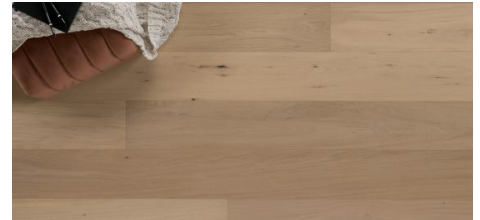

Abode by Kentwood: Tempo Collection

Achieve a luxurious and generous 7½" wide-plank effect at a very affordable price with Tempo. This rustic-grade hardwood in oak, and hickory features brushed veneer, lively grain patterns and rich color variations. Some designs from the collection include additional touches, such as filled knots and custom stain treatments.

KENTWOOD™

kentwoodfloors.com

Brushed Hickory 'Natural'

Brushed Oak 'Natural'

Brushed Oak Anise

Brushed Oak Clove

Brushed Oak Patchouli

Brushed Oak Vetiver