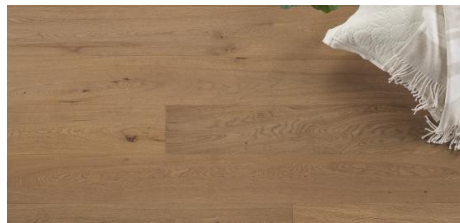

Abode by Kentwood: Tempo Collection

Achieve a luxurious and generous 7½" wide-plank effect at a very affordable price with Tempo. This rustic-grade hardwood in oak, and hickory features brushed veneer, lively grain patterns and rich color variations. Some designs from the collection include additional touches, such as filled knots and custom stain treatments.

KENTWOOD™

kentwoodfloors.com

Brushed Oak 'Natural'

Brushed Oak Anise

Brushed Oak Clove

Brushed Oak Patchouli

Brushed Oak Vetiver

Brushed Hickory 'Natural'

Brushed Oak 'Canyon Echo'

Brushed Oak Sandalwood

Brushed Oak Incense

Brushed Oak Chocolate

KENTWOOD™

kentwoodfloors.com

Sample swatches are shown for reference only and may not reflect color and character of actual product. Please examine actual product samples before making a purchase decision. Product dimensions may be approximate. Product selection and specifications are subject to change without notice and product selection may vary by area. The trademarks KENTWOOD and COUTURE COLLECTION BY KENTWOOD are owned by Kentwood Floors Inc.