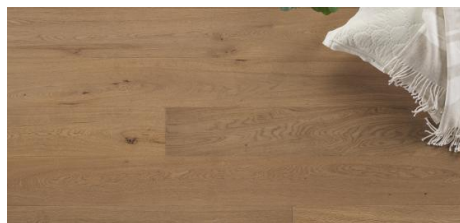

Abode by Kentwood: Tempo Collection

Achieve a luxurious and generous 7½" wide-plank effect at a very affordable price with Tempo. This rustic-grade hardwood in oak, and hickory features brushed veneer, lively grain patterns and rich color variations. Some designs from the collection include additional touches, such as filled knots and custom stain treatments.

KENTWOOD™

kentwoodfloors.com

Brushed Oak 'Natural'

Brushed Oak Anise

Brushed Oak Clove

Brushed Oak Patchouli

Brushed Oak Vetiver

Brushed Hickory 'Natural'

Brushed Oak 'Canyon Echo'

Brushed Oak Sandalwood

Brushed Oak Incense

Brushed Oak Chocolate

KENTWOOD™

kentwoodfloors.com

Sample swatches are shown for reference only and may not reflect color and character of actual product. Please examine actual product samples before making a purchase decision. Product dimensions may be approximate. Product selection and specifications are subject to change without notice and product selection may vary by area. The trademarks KENTWOOD and COUTURE COLLECTION BY KENTWOOD are owned by Kentwood Floors Inc.