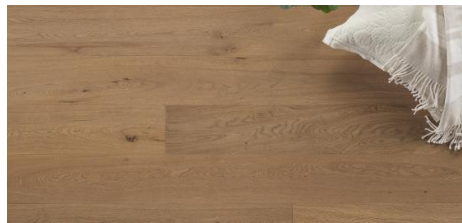

Brushed Oak Sandalwood