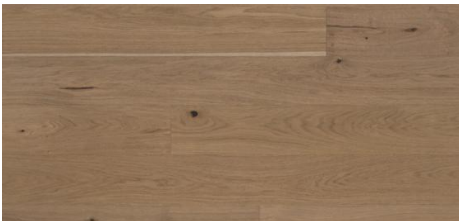

Abode by Kentwood: Tempo Collection

Achieve a luxurious and generous 7½" wide-plank effect at a very affordable price with Tempo. This rustic-grade hardwood in oak, and hickory features brushed veneer, lively grain patterns and rich color variations. Some designs from the collection include additional touches, such as filled knots and custom stain treatments.

KENTWOOD™

kentwoodfloors.com

Brushed Oak White Sand
31941

Brushed Hickory Hickory Nat
31606

Brushed Oak Natural
31991

Brushed Oak Anise
32329

Brushed Oak Clove
32278

Brushed Oak Vetiver
32327

Brushed Oak Myrrh
32438

Brushed Oak Sandalwood
32277

Brushed Hickory Neroli
31859

Brushed Oak Chocolate
32279

Species	Oak
Platform	Engineered
Dimensions	7 1/2" x 1 1/2" x approx.75" (75% full boards) nominal 190mm x 12mm x 1900mm (75% full boards)
Veneer Type	Sliced
Veneer Thickness	1.2mm nominal
Visual Variation	High
Natural Characteristics	High
Finish	High performance polyurethane with aluminum oxide
Product Features	Long Boards, Wide Planks, Brushed