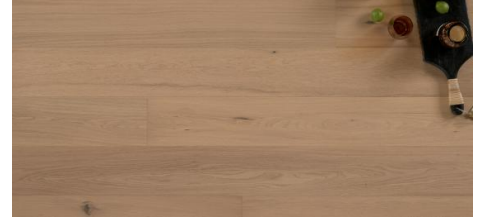

Abode by Kentwood: Tempo Collection

Achieve a luxurious and generous 7½" wide-plank effect at a very affordable price with Tempo. This rustic-grade hardwood in oak, and hickory features brushed veneer, lively grain patterns and rich color variations. Some designs from the collection include additional touches, such as filled knots and custom stain treatments.

KENTWOOD™

kentwoodfloors.com

Brushed Hickory 'Natural'

Brushed Oak 'Natural'

Brushed Oak Anise

Brushed Oak Clove

Brushed Oak Patchouli

Brushed Oak Vetiver