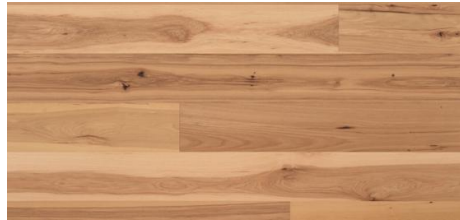

Abode by Kentwood: Tempo Collection

Achieve a luxurious and generous 7½" wide-plank effect at a very affordable price with Tempo. This rustic-grade hardwood in oak, and hickory features brushed veneer, lively grain patterns and rich color variations. Some designs from the collection include additional touches, such as filled knots and custom stain treatments.

KENTWOOD™

kentwoodfloors.com

Brushed Oak White Sand
31941

Brushed Hickory Hickory Nat
31606

Brushed Oak Natural
31991

Brushed Oak Anise
32329

Brushed Oak Clove
32278

Brushed Oak Vetiver
32327

Brushed Oak Myrrh
32438

Brushed Oak Sandalwood
32277

Brushed Hickory Neroli
31859

Brushed Oak Chocolate
32279

Species	Oak
Platform	Engineered
Dimensions	7 1/2" x 1 1/2" x 74 3/4" (75% full boards) nominal 190mm x 12mm x 1900mm (75% full boards)
Veneer Type	Sliced
Veneer Thickness	1.2mm nominal
Visual Variation	High
Natural Characteristics	High
Finish	High performance polyurethane with aluminum oxide
Product Features	Long Boards, Wide Planks, Brushed