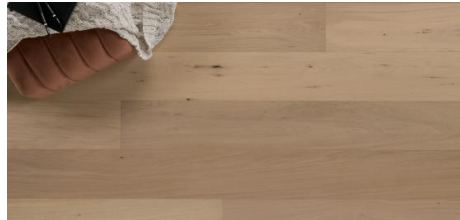

Abode by Kentwood: Tempo Collection

Achieve a luxurious and generous 7½" wide-plank effect at a very affordable price with Tempo. This rustic-grade hardwood in oak, and hickory features brushed veneer, lively grain patterns and rich color variations. Some designs from the collection include additional touches, such as filled knots and custom stain treatments.

KENTWOOD™

kentwoodfloors.com

Brushed Oak 'Natural'

Brushed Oak Anise

Brushed Oak Clove

Brushed Oak Patchouli

Brushed Oak Vetiver

Brushed Hickory 'Natural'

Brushed Oak 'Canyon Echo'

Brushed Oak Sandalwood

Brushed Oak Incense

Brushed Oak Chocolate

KENTWOOD™

kentwoodfloors.com

Sample swatches are shown for reference only and may not reflect color and character of actual product. Please examine actual product samples before making a purchase decision. Product dimensions may be approximate. Product selection and specifications are subject to change without notice and product selection may vary by area. The trademarks KENTWOOD and COUTURE COLLECTION BY KENTWOOD are owned by Kentwood Floors Inc.