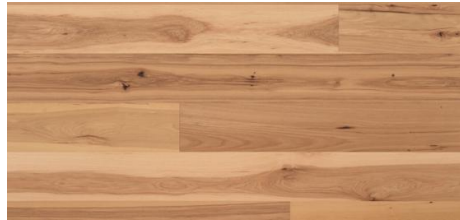

## Abode by Kentwood: Tempo Collection

Achieve a luxurious and generous 7½" wide-plank effect at a very affordable price with Tempo. This rustic-grade hardwood in oak, and hickory features brushed veneer, lively grain patterns and rich color variations. Some designs from the collection include additional touches, such as filled knots and custom stain treatments.

**KENTWOOD™**

[kentwoodfloors.com](http://kentwoodfloors.com)

Brushed Oak White Sand  
31941

Brushed Hickory Hickory Nat  
31606

Brushed Oak Natural  
31991

Brushed Oak Anise  
32329

Brushed Oak Clove  
32278

Brushed Oak Vetiver  
32327

Brushed Oak Myrrh  
32438

Brushed Oak Sandalwood  
32277

Brushed Hickory Neroli  
31859

Brushed Oak Chocolate  
32279

<b>Species</b>	Oak
<b>Platform</b>	Engineered
<b>Dimensions</b>	7 1/2" x 1 1/2" x approx.75" (75% full boards) nominal 190mm x 12mm x 1900mm (75% full boards)
<b>Veneer Type</b>	Sliced
<b>Veneer Thickness</b>	1.2mm nominal
<b>Visual Variation</b>	High
<b>Natural Characteristics</b>	High
<b>Finish</b>	High performance polyurethane with aluminum oxide
<b>Product Features</b>	Long Boards, Wide Planks, Brushed