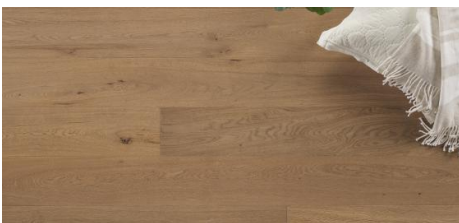

Abode by Kentwood: Tempo Collection

Achieve a luxurious and generous 7½" wide-plank effect at a very affordable price with Tempo. This rustic-grade hardwood in oak, and hickory features brushed veneer, lively grain patterns and rich color variations. Some designs from the collection include additional touches, such as filled knots and custom stain treatments.

KENTWOOD™

kentwoodfloors.com

Brushed Oak Anise

Brushed Oak Clove

Brushed Oak Patchouli

Brushed Oak Vetiver

Brushed Hickory 'Natural'

Brushed Oak 'Canyon Echo'