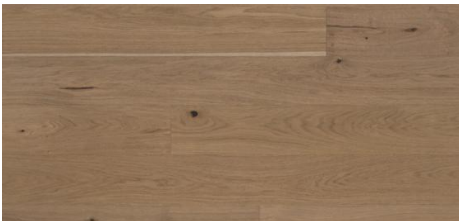

## Abode by Kentwood: Tempo Collection

Achieve a luxurious and generous 7½" wide-plank effect at a very affordable price with Tempo. This rustic-grade hardwood in oak, and hickory features brushed veneer, lively grain patterns and rich color variations. Some designs from the collection include additional touches, such as filled knots and custom stain treatments.

**KENTWOOD™**

[kentwoodfloors.com](http://kentwoodfloors.com)

Brushed Oak White Sand  
31941

Brushed Hickory Hickory Nat  
31606

Brushed Oak Natural  
31991

Brushed Oak Anise  
32329

Brushed Oak Clove  
32278

Brushed Oak Vetiver  
32327

Brushed Oak Myrrh  
32438

Brushed Oak Sandalwood  
32277

Brushed Hickory Neroli  
31859

Brushed Oak Chocolate  
32279

<b>Species</b>	Oak
<b>Platform</b>	Engineered
<b>Dimensions</b>	7 1/2" x 1 1/2" x approx.75" (75% full boards) nominal 190mm x 12mm x 1900mm (75% full boards)
<b>Veneer Type</b>	Sliced
<b>Veneer Thickness</b>	1.2mm nominal
<b>Visual Variation</b>	High
<b>Natural Characteristics</b>	High
<b>Finish</b>	High performance polyurethane with aluminum oxide
<b>Product Features</b>	Long Boards, Wide Planks, Brushed