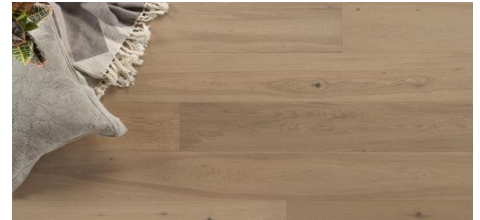

Abode by Kentwood: Tempo Collection

Achieve a luxurious and generous 7½" wide-plank effect at a very affordable price with Tempo. This rustic-grade hardwood in oak, and hickory features brushed veneer, lively grain patterns and rich color variations. Some designs from the collection include additional touches, such as filled knots and custom stain treatments.

KENTWOOD™

kentwoodfloors.com

Brushed Oak 'Natural'

Brushed Oak Anise

Brushed Oak Clove

Brushed Oak Patchouli

Brushed Oak Vetiver

Brushed Hickory 'Natural'

Brushed Oak 'Canyon Echo'

Brushed Oak Sandalwood

Brushed Oak Incense

Brushed Oak Chocolate

KENTWOOD™

kentwoodfloors.com

Sample swatches are shown for reference only and may not reflect color and character of actual product. Please examine actual product samples before making a purchase decision. Product dimensions may be approximate. Product selection and specifications are subject to change without notice and product selection may vary by area. The trademarks KENTWOOD and COUTURE COLLECTION BY KENTWOOD are owned by Kentwood Floors Inc.