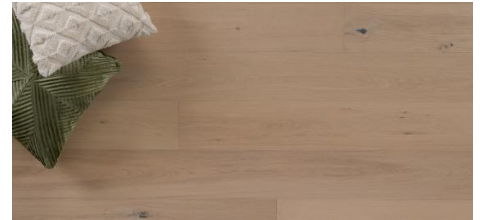

Abode by Kentwood: Tempo Collection

Achieve a luxurious and generous 7½" wide-plank effect at a very affordable price with Tempo. This rustic-grade hardwood in oak, and hickory features brushed veneer, lively grain patterns and rich color variations. Some designs from the collection include additional touches, such as filled knots and custom stain treatments.

KENTWOOD™

kentwoodfloors.com

Brushed Oak Anise

Brushed Oak Clove

Brushed Oak Patchouli

Brushed Oak Vetiver

Brushed Hickory 'Natural'

Brushed Oak 'Canyon Echo'