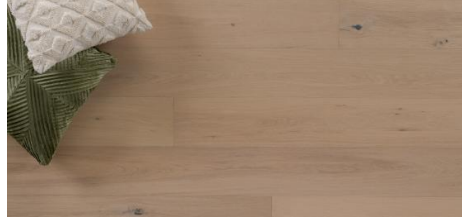

Abode by Kentwood: Tempo Collection

Achieve a luxurious and generous 7½" wide-plank effect at a very affordable price with Tempo. This rustic-grade hardwood in oak, and hickory features brushed veneer, lively grain patterns and rich color variations. Some designs from the collection include additional touches, such as filled knots and custom stain treatments.

KENTWOOD™

kentwoodfloors.com

Brushed Hickory 'Natural'

Brushed Oak 'Natural'

Brushed Oak Anise

Brushed Oak Clove

Brushed Oak Patchouli

Brushed Oak Vetiver