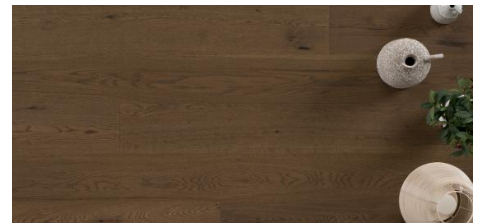

Brushed Oak Incense