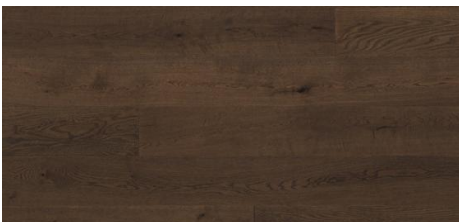

## Abode by Kentwood: Tempo Collection

Achieve a luxurious and generous 7½" wide-plank effect at a very affordable price with Tempo. This rustic-grade hardwood in oak, and hickory features brushed veneer, lively grain patterns and rich color variations. Some designs from the collection include additional touches, such as filled knots and custom stain treatments.

**KENTWOOD™**

[kentwoodfloors.com](http://kentwoodfloors.com)

Brushed Oak White Sand  
31941

Brushed Hickory Hickory Nat  
31606

Brushed Oak Natural  
31991

Brushed Oak Anise  
32329

Brushed Oak Clove  
32278

Brushed Oak Vetiver  
32327

Brushed Oak Myrrh  
32438

Brushed Oak Sandalwood  
32277

Brushed Hickory Neroli  
31859

Brushed Oak Chocolate  
32279

<b>Species</b>	Oak
<b>Platform</b>	Engineered
<b>Dimensions</b>	7 1/2" x 1 1/2" x approx.75" (75% full boards) nominal 190mm x 12mm x 1900mm (75% full boards)
<b>Veneer Type</b>	Sliced
<b>Veneer Thickness</b>	1.2mm nominal
<b>Visual Variation</b>	High
<b>Natural Characteristics</b>	High
<b>Finish</b>	High performance polyurethane with aluminum oxide
<b>Product Features</b>	Long Boards, Wide Planks, Brushed