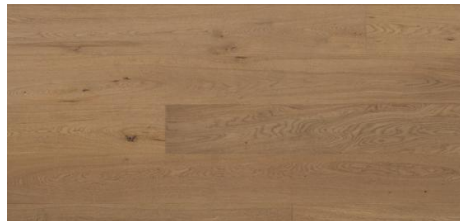

## Abode by Kentwood: Tempo Collection

Achieve a luxurious and generous 7½" wide-plank effect at a very affordable price with Tempo. This rustic-grade hardwood in oak, and hickory features brushed veneer, lively grain patterns and rich color variations. Some designs from the collection include additional touches, such as filled knots and custom stain treatments.

**KENTWOOD™**

[kentwoodfloors.com](http://kentwoodfloors.com)

Brushed Oak White Sand  
31941

Brushed Hickory Hickory Nat  
31606

Brushed Oak Natural  
31991

Brushed Oak Anise  
32329

Brushed Oak Clove  
32278

Brushed Oak Vetiver  
32327

Brushed Oak Myrrh  
32438

Brushed Oak Sandalwood  
32277

Brushed Hickory Neroli  
31859

Brushed Oak Chocolate  
32279

<b>Species</b>	Oak
<b>Platform</b>	Engineered
<b>Dimensions</b>	7 1/2" x 1 1/2" x approx.75" (75% full boards) nominal 190mm x 12mm x 1900mm (75% full boards)
<b>Veneer Type</b>	Sliced
<b>Veneer Thickness</b>	1.2mm nominal
<b>Visual Variation</b>	High
<b>Natural Characteristics</b>	High
<b>Finish</b>	High performance polyurethane with aluminum oxide
<b>Product Features</b>	Long Boards, Wide Planks, Brushed