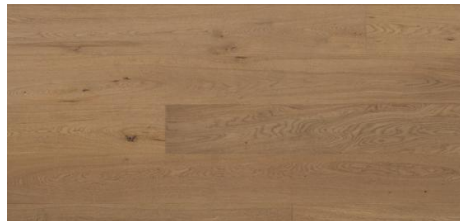

Abode by Kentwood: Tempo Collection

Achieve a luxurious and generous 7½" wide-plank effect at a very affordable price with Tempo. This rustic-grade hardwood in oak, and hickory features brushed veneer, lively grain patterns and rich color variations. Some designs from the collection include additional touches, such as filled knots and custom stain treatments.

KENTWOOD™

kentwoodfloors.com

Brushed Oak White Sand
31941

Brushed Hickory Hickory Nat
31606

Brushed Oak Natural
31991

Brushed Oak Anise
32329

Brushed Oak Clove
32278

Brushed Oak Vetiver
32327

Brushed Oak Myrrh
32438

Brushed Oak Sandalwood
32277

Brushed Hickory Neroli
31859

Brushed Oak Chocolate
32279

Species	Oak
Platform	Engineered
Dimensions	7 1/2" x 1 1/2" x approx.75" (75% full boards) nominal 190mm x 12mm x 1900mm (75% full boards)
Veneer Type	Sliced
Veneer Thickness	1.2mm nominal
Visual Variation	High
Natural Characteristics	High
Finish	High performance polyurethane with aluminum oxide
Product Features	Long Boards, Wide Planks, Brushed