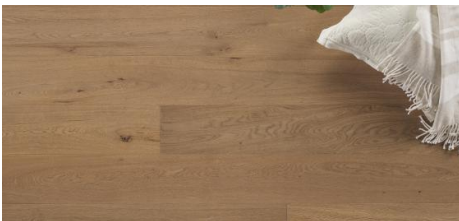

## Abode by Kentwood: Tempo Collection

Achieve a luxurious and generous 7½" wide-plank effect at a very affordable price with Tempo. This rustic-grade hardwood in oak, and hickory features brushed veneer, lively grain patterns and rich color variations. Some designs from the collection include additional touches, such as filled knots and custom stain treatments.

**KENTWOOD™**

[kentwoodfloors.com](http://kentwoodfloors.com)

Brushed Oak Anise

Brushed Oak Clove

Brushed Oak Patchouli

Brushed Oak Vetiver

Brushed Hickory 'Natural'

Brushed Oak 'Canyon Echo'