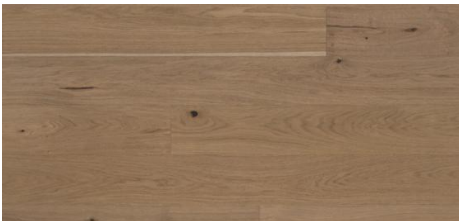

Abode by Kentwood: Tempo Collection

Achieve a luxurious and generous 7½" wide-plank effect at a very affordable price with Tempo. This rustic-grade hardwood in oak, and hickory features brushed veneer, lively grain patterns and rich color variations. Some designs from the collection include additional touches, such as filled knots and custom stain treatments.

KENTWOOD™

kentwoodfloors.com

Brushed Oak White Sand
31941

Brushed Hickory Hickory Nat
31606

Brushed Oak Natural
31991

Brushed Oak Anise
32329

Brushed Oak Clove
32278

Brushed Oak Vetiver
32327

Brushed Oak Myrrh
32438

Brushed Oak Sandalwood
32277

Brushed Hickory Neroli
31859

Brushed Oak Chocolate
32279

Species	Oak
Platform	Engineered
Dimensions	7 1/2" x 1 1/2" x 74 3/4" (75% full boards) nominal 190mm x 12mm x 1900mm (75% full boards)
Veneer Type	Sliced
Veneer Thickness	1.2mm nominal
Visual Variation	High
Natural Characteristics	High
Finish	High performance polyurethane with aluminum oxide
Product Features	Long Boards, Wide Planks, Brushed