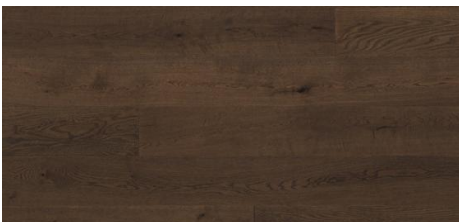

Abode by Kentwood: Tempo Collection

Achieve a luxurious and generous 7½" wide-plank effect at a very affordable price with Tempo. This rustic-grade hardwood in oak, and hickory features brushed veneer, lively grain patterns and rich color variations. Some designs from the collection include additional touches, such as filled knots and custom stain treatments.

KENTWOOD™

kentwoodfloors.com

Brushed Oak White Sand
31941

Brushed Hickory Hickory Nat
31606

Brushed Oak Natural
31991

Brushed Oak Anise
32329

Brushed Oak Clove
32278

Brushed Oak Vetiver
32327

Brushed Oak Myrrh
32438

Brushed Oak Sandalwood
32277

Brushed Hickory Neroli
31859

Brushed Oak Chocolate
32279

Species	Oak
Platform	Engineered
Dimensions	7 1/2" x 1 1/2" x 74 3/4" (75% full boards) nominal 190mm x 12mm x 1900mm (75% full boards)
Veneer Type	Sliced
Veneer Thickness	1.2mm nominal
Visual Variation	High
Natural Characteristics	High
Finish	High performance polyurethane with aluminum oxide
Product Features	Long Boards, Wide Planks, Brushed