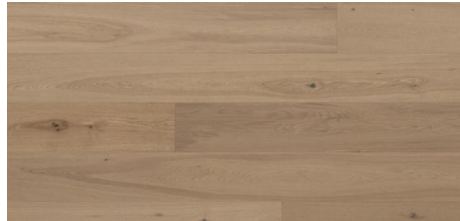

## Abode by Kentwood: Tempo Collection

Achieve a luxurious and generous 7½" wide-plank effect at a very affordable price with Tempo. This rustic-grade hardwood in oak, and hickory features brushed veneer, lively grain patterns and rich color variations. Some designs from the collection include additional touches, such as filled knots and custom stain treatments.

**KENTWOOD™**

[kentwoodfloors.com](http://kentwoodfloors.com)

Brushed Oak White Sand  
31941

Brushed Hickory Hickory Nat  
31606

Brushed Oak Natural  
31991

Brushed Oak Anise  
32329

Brushed Oak Clove  
32278

Brushed Oak Vetiver  
32327

Brushed Oak Myrrh  
32438

Brushed Oak Sandalwood  
32277

Brushed Hickory Neroli  
31859

Brushed Oak Chocolate  
32279

<b>Species</b>	Oak
<b>Platform</b>	Engineered
<b>Dimensions</b>	7 1/2" x 1 1/2" x approx.75" (75% full boards) nominal 190mm x 12mm x 1900mm (75% full boards)
<b>Veneer Type</b>	Sliced
<b>Veneer Thickness</b>	1.2mm nominal
<b>Visual Variation</b>	High
<b>Natural Characteristics</b>	High
<b>Finish</b>	High performance polyurethane with aluminum oxide
<b>Product Features</b>	Long Boards, Wide Planks, Brushed