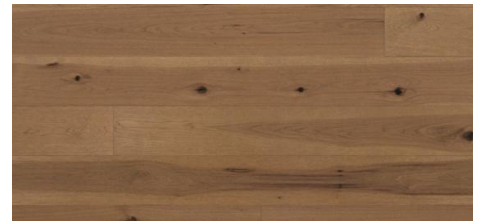

## Abode by Kentwood: Tempo Collection

Achieve a luxurious and generous 7½" wide-plank effect at a very affordable price with Tempo. This rustic-grade hardwood in oak, and hickory features brushed veneer, lively grain patterns and rich color variations. Some designs from the collection include additional touches, such as filled knots and custom stain treatments.

**KENTWOOD™**

[kentwoodfloors.com](http://kentwoodfloors.com)

Brushed Oak White Sand  
31941

Brushed Hickory Hickory Nat  
31606

Brushed Oak Natural  
31991

Brushed Oak Anise  
32329

Brushed Oak Clove  
32278

Brushed Oak Vetiver  
32327

Brushed Oak Myrrh  
32438

Brushed Oak Sandalwood  
32277

Brushed Hickory Neroli  
31859

Brushed Oak Chocolate  
32279

<b>Species</b>	Oak
<b>Platform</b>	Engineered
<b>Dimensions</b>	7 1/2" x 1 1/2" x approx.75" (75% full boards) nominal 190mm x 12mm x 1900mm (75% full boards)
<b>Veneer Type</b>	Sliced
<b>Veneer Thickness</b>	1.2mm nominal
<b>Visual Variation</b>	High
<b>Natural Characteristics</b>	High
<b>Finish</b>	High performance polyurethane with aluminum oxide
<b>Product Features</b>	Long Boards, Wide Planks, Brushed