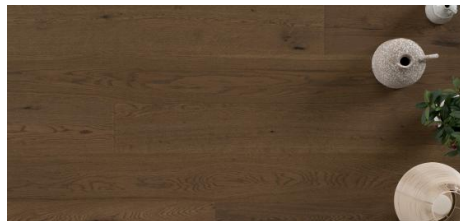

Brushed Oak Incense