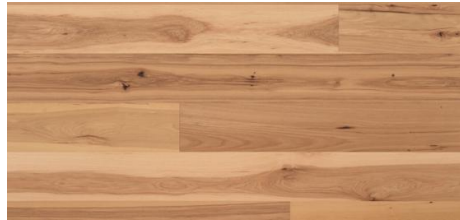

Abode by Kentwood: Tempo Collection

Achieve a luxurious and generous 7½" wide-plank effect at a very affordable price with Tempo. This rustic-grade hardwood in oak, and hickory features brushed veneer, lively grain patterns and rich color variations. Some designs from the collection include additional touches, such as filled knots and custom stain treatments.

KENTWOOD™

kentwoodfloors.com

Brushed Oak White Sand
31941

Brushed Hickory Hickory Nat
31606

Brushed Oak Natural
31991

Brushed Oak Anise
32329

Brushed Oak Clove
32278

Brushed Oak Vetiver
32327

Brushed Oak Myrrh
32438

Brushed Oak Sandalwood
32277

Brushed Hickory Neroli
31859

Brushed Oak Chocolate
32279

Species	Oak
Platform	Engineered
Dimensions	7 1/2" x 1 1/2" x approx.75" (75% full boards) nominal 190mm x 12mm x 1900mm (75% full boards)
Veneer Type	Sliced
Veneer Thickness	1.2mm nominal
Visual Variation	High
Natural Characteristics	High
Finish	High performance polyurethane with aluminum oxide
Product Features	Long Boards, Wide Planks, Brushed