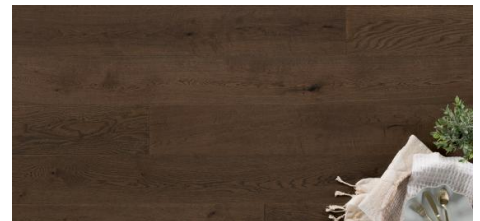

Brushed Oak Chocolate

KENTWOOD™

kentwoodfloors.com

Sample swatches are shown for reference only and may not reflect color and character of actual product. Please examine actual product samples before making a purchase decision. Product dimensions may be approximate. Product selection and specifications are subject to change without notice and product selection may vary by area. The trademarks KENTWOOD and COUTURE COLLECTION BY KENTWOOD are owned by Kentwood Floors Inc.