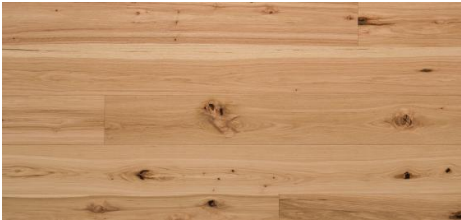

Abode by Kentwood: Tempo Collection

Achieve a luxurious and generous 7½" wide-plank effect at a very affordable price with Tempo. This rustic-grade hardwood in oak, and hickory features brushed veneer, lively grain patterns and rich color variations. Some designs from the collection include additional touches, such as filled knots and custom stain treatments.

KENTWOOD™

kentwoodfloors.com

Brushed Hickory 'Natural'

Brushed Oak 'Natural'

Brushed Oak Anise

Brushed Oak Clove

Brushed Oak Patchouli

Brushed Oak Vetiver