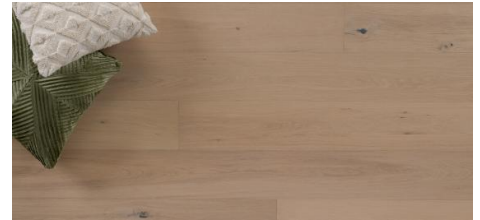

## Abode by Kentwood: Tempo Collection

Achieve a luxurious and generous 7½" wide-plank effect at a very affordable price with Tempo. This rustic-grade hardwood in oak, and hickory features brushed veneer, lively grain patterns and rich color variations. Some designs from the collection include additional touches, such as filled knots and custom stain treatments.

**KENTWOOD™**

[kentwoodfloors.com](http://kentwoodfloors.com)

Brushed Oak Anise

Brushed Oak Clove

Brushed Oak Patchouli

Brushed Oak Vetiver

Brushed Hickory 'Natural'

Brushed Oak 'Canyon Echo'