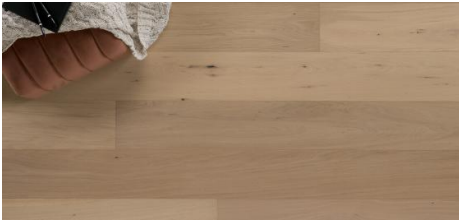

Abode by Kentwood: Tempo Collection

Achieve a luxurious and generous 7½" wide-plank effect at a very affordable price with Tempo. This rustic-grade hardwood in oak, and hickory features brushed veneer, lively grain patterns and rich color variations. Some designs from the collection include additional touches, such as filled knots and custom stain treatments.

KENTWOOD™

kentwoodfloors.com

Brushed Oak Anise

Brushed Oak Clove

Brushed Oak Patchouli

Brushed Oak Vetiver

Brushed Hickory 'Natural'

Brushed Oak 'Canyon Echo'