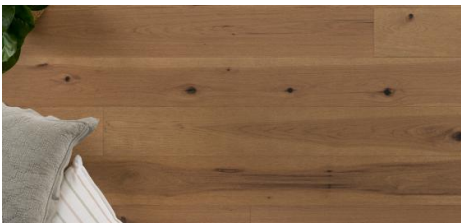

Abode by Kentwood: Tempo Collection

Achieve a luxurious and generous 7½" wide-plank effect at a very affordable price with Tempo. This rustic-grade hardwood in oak, and hickory features brushed veneer, lively grain patterns and rich color variations. Some designs from the collection include additional touches, such as filled knots and custom stain treatments.

KENTWOOD™

kentwoodfloors.com

Brushed Hickory 'Natural'

Brushed Oak 'Natural'

Brushed Oak Anise

Brushed Oak Clove

Brushed Oak Patchouli

Brushed Oak Vetiver