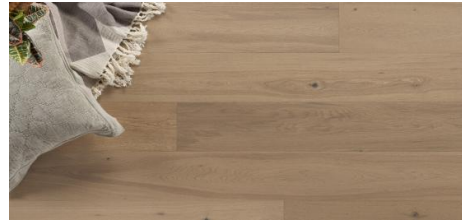

Abode by Kentwood: Tempo Collection

Achieve a luxurious and generous 7½" wide-plank effect at a very affordable price with Tempo. This rustic-grade hardwood in oak, and hickory features brushed veneer, lively grain patterns and rich color variations. Some designs from the collection include additional touches, such as filled knots and custom stain treatments.

KENTWOOD™

kentwoodfloors.com

Brushed Oak Anise

Brushed Oak Clove

Brushed Oak Patchouli

Brushed Oak Vetiver

Brushed Hickory 'Natural'

Brushed Oak 'Canyon Echo'