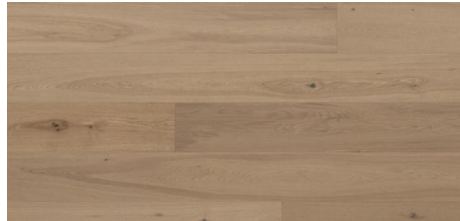

Abode by Kentwood: Tempo Collection

Achieve a luxurious and generous 7½" wide-plank effect at a very affordable price with Tempo. This rustic-grade hardwood in oak, and hickory features brushed veneer, lively grain patterns and rich color variations. Some designs from the collection include additional touches, such as filled knots and custom stain treatments.

KENTWOOD™

kentwoodfloors.com

Brushed Oak White Sand
31941

Brushed Hickory Hickory Nat
31606

Brushed Oak Natural
31991

Brushed Oak Anise
32329

Brushed Oak Clove
32278

Brushed Oak Vetiver
32327

Brushed Oak Myrrh
32438

Brushed Oak Sandalwood
32277

Brushed Hickory Neroli
31859

Brushed Oak Chocolate
32279

Species	Oak
Platform	Engineered
Dimensions	7 1/2" x 1 1/2" x approx.75" (75% full boards) nominal 190mm x 12mm x 1900mm (75% full boards)
Veneer Type	Sliced
Veneer Thickness	1.2mm nominal
Visual Variation	High
Natural Characteristics	High
Finish	High performance polyurethane with aluminum oxide
Product Features	Long Boards, Wide Planks, Brushed