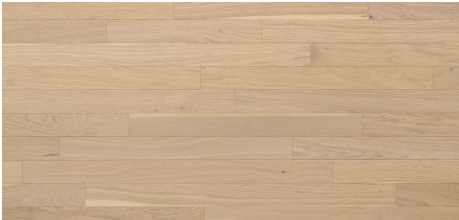

Abode by Kentwood: Masters Collection

The Masters Collection delivers the look of traditional 3½" wide solid strip flooring in an affordable and décor-friendly platform. The assorted board lengths are suitable for below grade and over radiant heat installation.

KENTWOOD™

kentwoodfloors.com

Brushed Oak 'Snow Shoe'

Brushed Oak 'Belt Buckle'

Brushed Oak 'Pocket Watch'

Brushed Oak 'Tea Leaf'

KENTWOOD™

kentwoodfloors.com