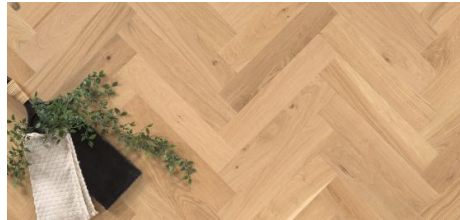

Kentwood Collection: Bespoke Herringbone Collection

The Bespoke Collection is a tailored flooring collection of beautifully stylish colors perfectly suited to the discerning designer. The brushed European white oak flooring offers medium and high aesthetic variation in generous 7" wide straight lay flooring and 4 5/16" wide herringbone flooring, bringing a look of distinction to any room.

KENTWOOD™

kentwoodfloors.com

Brushed Oak Coos Bay Herringbone

Brushed Oak Gold Hill Herringbone

Brushed Oak Woodburn Herringbone

KENTWOOD™

kentwoodfloors.com

Sample swatches are shown for reference only and may not reflect color and character of actual product. Please examine actual product samples before making a purchase decision. Product dimensions may be approximate. Product selection and specifications are subject to change without notice and product selection may vary by area. The trademarks KENTWOOD and COUTURE COLLECTION BY KENTWOOD are owned by Kentwood Floors Inc.