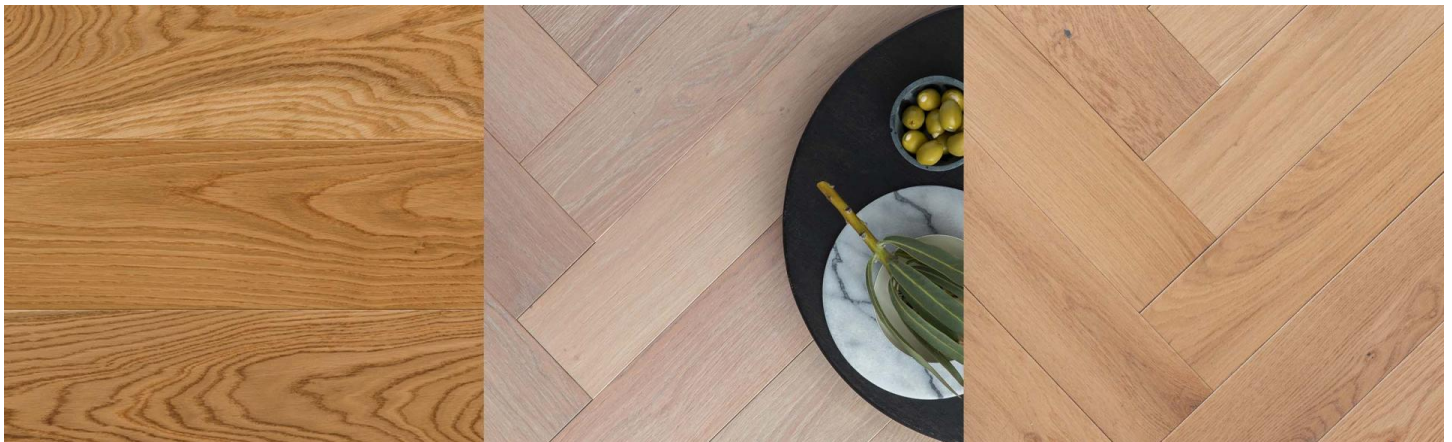

Kentwood Collection: Bespoke Herringbone Collection

The Bespoke Collection is a tailored flooring collection of beautifully stylish colors perfectly suited to the discerning designer. The brushed European white oak flooring offers medium and high aesthetic variation in generous 7" wide straight lay flooring and 4 5/16" wide herringbone flooring, bringing a look of distinction to any room.

KENTWOOD™

kentwoodfloors.com

Brushed Oak Coos Bay Herringbone

Brushed Oak Gold Hill Herringbone

Brushed Oak Woodburn Herringbone

KENTWOOD™

kentwoodfloors.com

Sample swatches are shown for reference only and may not reflect color and character of actual product. Please examine actual product samples before making a purchase decision. Product dimensions may be approximate. Product selection and specifications are subject to change without notice and product selection may vary by area. The trademarks KENTWOOD and COUTURE COLLECTION BY KENTWOOD are owned by Kentwood Floors Inc.