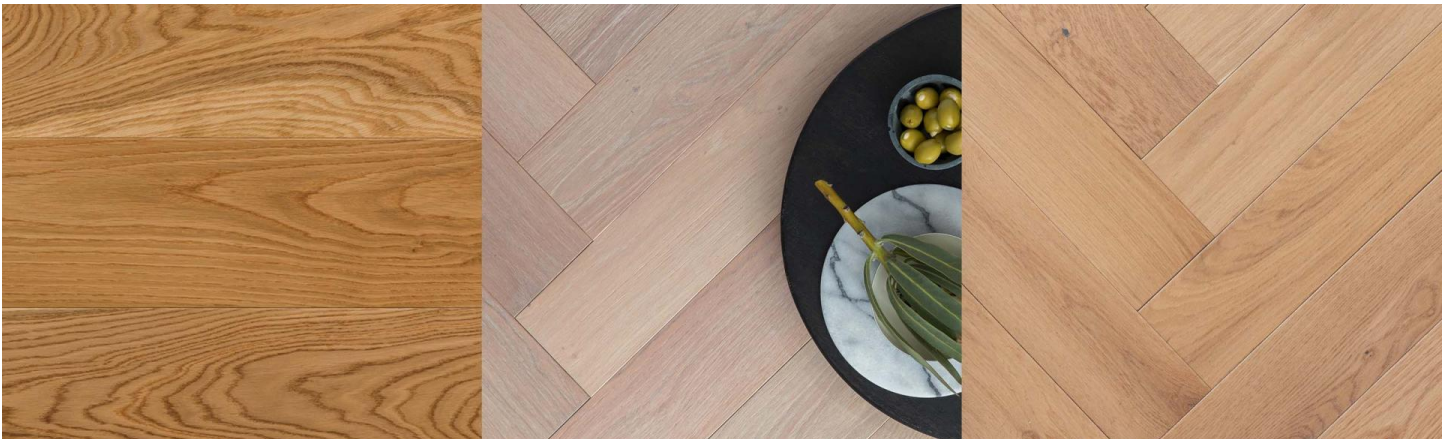

## Kentwood Collection: Bespoke Collection

The Bespoke Collection is a tailored flooring collection of beautifully stylish colors perfectly suited to the discerning designer. The brushed European white oak flooring offers medium and high aesthetic variation in generous 7" wide straight lay flooring and 4 5/16" wide herringbone flooring, bringing a look of distinction to any room.

KENTWOOD™

[kentwoodfloors.com](http://kentwoodfloors.com)

Brushed Oak Coos Bay

Brushed Oak Gold Hill

Brushed Oak Woodburn

KENTWOOD™

[kentwoodfloors.com](http://kentwoodfloors.com)

Sample swatches are shown for reference only and may not reflect color and character of actual product. Please examine actual product samples before making a purchase decision. Product dimensions may be approximate. Product selection and specifications are subject to change without notice and product selection may vary by area. The trademarks KENTWOOD and COUTURE COLLECTION BY KENTWOOD are owned by Kentwood Floors Inc.