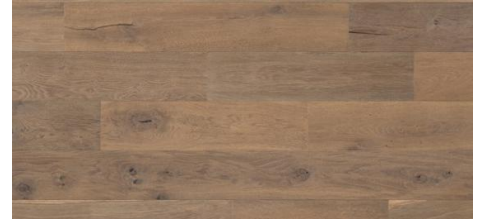

## Kentwood Collection: Bohemia Collection

Bohemia is a land of free-spirited expression, love of nature, and lives large - and these floors are made to measure. Very large boards, oak veneer, contrasting accents of filled knots and cracks, and a low luster polyurethane finish create a rich environment of natural beauty.

KENTWOOD™

[kentwoodfloors.com](http://kentwoodfloors.com)

Brushed Oak North Shore  
31924

Brushed Oak White River  
32043

Brushed Oak Cazador  
31925

Brushed Oak Dayton Creek  
31926

Brushed Oak Eagle Point  
32403

Brushed Oak Spurlock  
31927

<b>Species</b>	Oak
<b>Platform</b>	Engineered
<b>Dimensions</b>	7 1/2" x 9/16" x assorted up to 86" nominal 190mm x 14mm x assorted up to 2200mm
<b>Veneer Type</b>	Sawn
<b>Veneer Thickness</b>	3mm nominal
<b>Visual Variation</b>	High
<b>Natural Characteristics</b>	High
<b>Finish</b>	High performance polyurethane with aluminum oxide
<b>Product Features</b>	Long Boards, Wide Planks, Brushed
<b>Installation Method</b>	On, above or below grade   Nail, glue down or float   May be installed over radiant heat
<b>Warranty</b>	35 year residential wear, 5 year light commercial wear, lifetime structural
<b>Box Contents</b>	27 sqft
<b>Eco Attributes</b>	GREENGUARD Gold Certified for low chemical emissions, CA Section 01350 Compliant