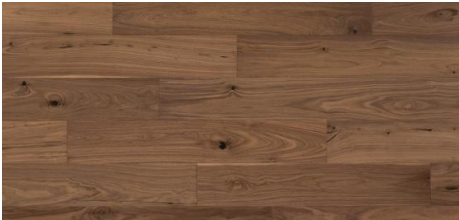

Kentwood Collection: Avenue Collection

Understated elegance informs these classically beautiful floors, designed to harmonize with their surroundings while celebrating the ingrained character of the hardwood.

Medium to wide boards in assorted lengths and species, brushed surface treatments.

KENTWOOD™

kentwoodfloors.com

Brushed Walnut Temecula Nat
32193

Brushed Acacia Santa Ana Nat
32202

Species	Walnut
Platform	Engineered
Dimensions	6 1/2" x 9/16" x assorted up to 59" nominal 165mm x 14mm x assorted up to 1500mm
Veneer Type	Sawn
Veneer Thickness	3mm nominal
Visual Variation	High
Natural Characteristics	High
Finish	High performance polyurethane with aluminum oxide
Product Features	Wide Planks, Brushed
Installation Method	On, above or below grade Nail, glue down or float May be installed over radiant heat
Warranty	35 year residential wear, 5 year light commercial wear, lifetime structural
Box Contents	29.84 sqft
Eco Attributes	GREENGUARD Gold Certified for low chemical emissions, CA Section 01350 Compliant