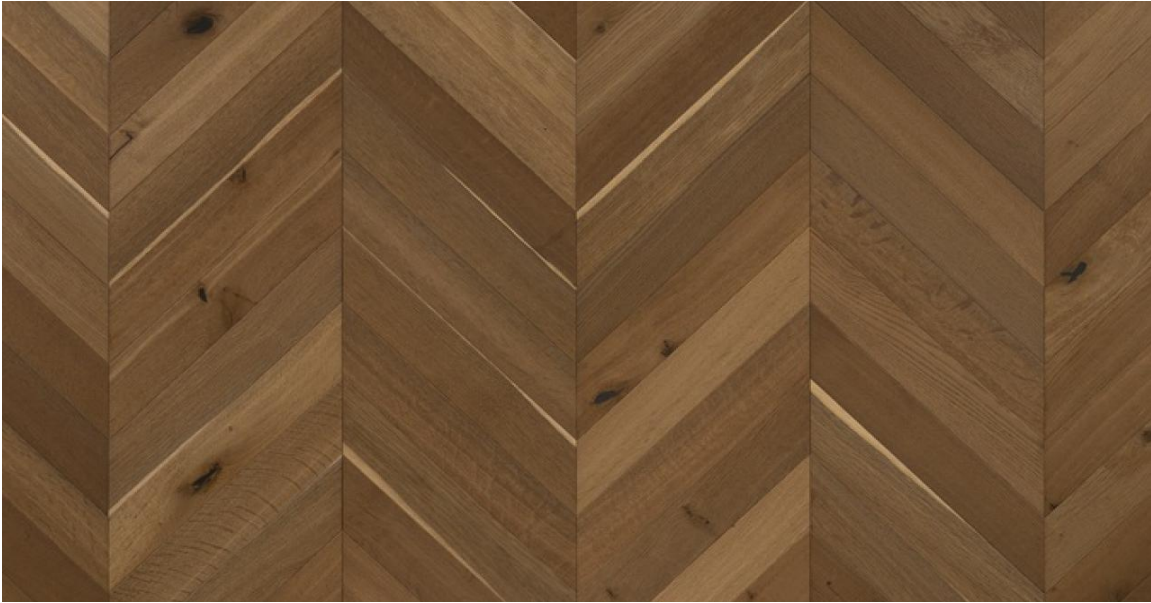

## BRUSHED OAK BRERA

<b>Brand</b>	<b>Couture by Kentwood</b>  Clean, contemporary extra-wide and extra-long European oak flooring finished in soft, enduring colors.  <a href="#">Learn more</a>
<b>Species</b>	Oak
<b>Platform</b>	Engineered
<b>Dimensions</b>	3 1/2" x 5/8" x 20" Fixed nominal 90mm x 15mm x 510mm Fixed
<b>Veneer Type</b>	RIFT SAWN
<b>Veneer Thickness</b>	3.8mm nominal
<b>Visual Variation</b>	Low
<b>Natural Characteristics</b>	Low
<b>Finish</b>	High performance polyurethane with aluminum oxide
<b>Product Features</b>	Smoked, Brushed, Ultra-Matte
<b>Installation Method</b>	On, above or below grade.   Glue down only. Professional installation required..   May be installed over radiant heat.
<b>Warranty</b>	50 year residential wear, 5 year light commercial wear

<b>Box Contents</b>	9.88 sqft
<b>Product Code</b>	32468
<b>Eco Attributes</b>	GREENGUARD Gold Certified, CA Section 01350 Compliant

[kentwoodfloors.com](http://kentwoodfloors.com)