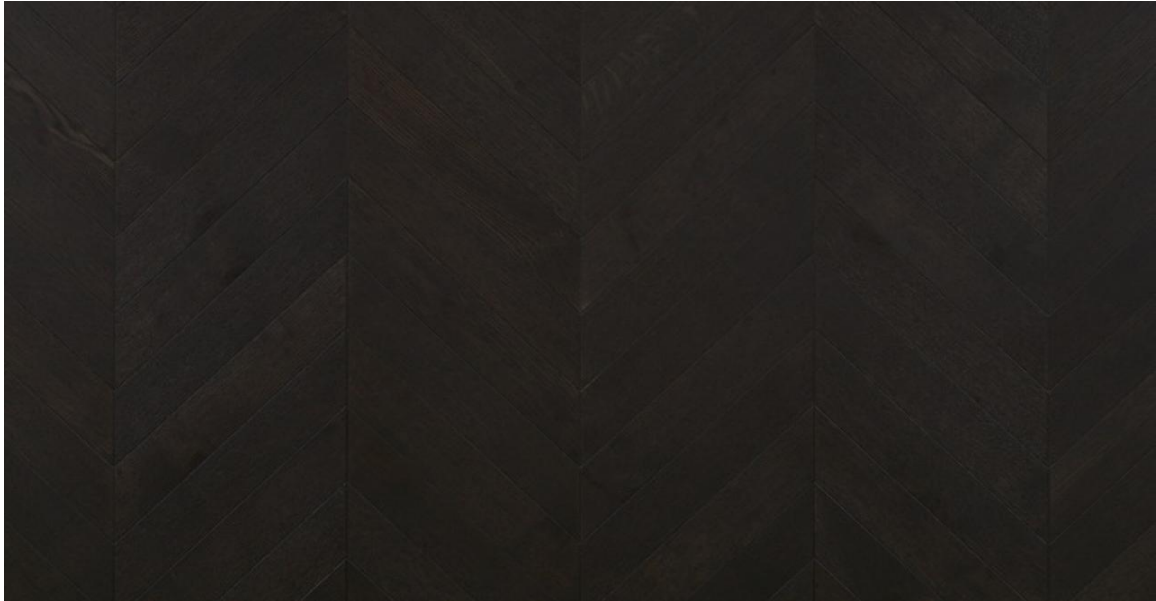

## BRUSHED OAK TORTONA

<b>Brand</b>	<b>Couture by Kentwood</b>  Clean, contemporary extra-wide and extra-long European oak flooring finished in soft, enduring colors.  <a href="#">Learn more</a>
<b>Species</b>	Oak
<b>Platform</b>	Engineered
<b>Dimensions</b>	3 1/2" x 5/8" x 20" Fixed nominal 90mm x 15mm x 510mm Fixed
<b>Veneer Type</b>	RIFT SAWN
<b>Veneer Thickness</b>	3.8mm nominal
<b>Visual Variation</b>	Low
<b>Natural Characteristics</b>	High
<b>Finish</b>	High performance polyurethane with aluminum oxide
<b>Product Features</b>	Brushed, Ultra-Matte
<b>Installation Method</b>	On, above or below grade.   Glue down only. Professional installation required..   May be installed over radiant heat.
<b>Warranty</b>	50 year residential wear, 5 year light commercial wear, lifetime structural

<b>Box Contents</b>	9.88 sqft
<b>Product Code</b>	32467
<b>Eco Attributes</b>	GREENGUARD Gold Certified for low chemical emissions, CA Section 01350 Compliant

[kentwoodfloors.com](http://kentwoodfloors.com)