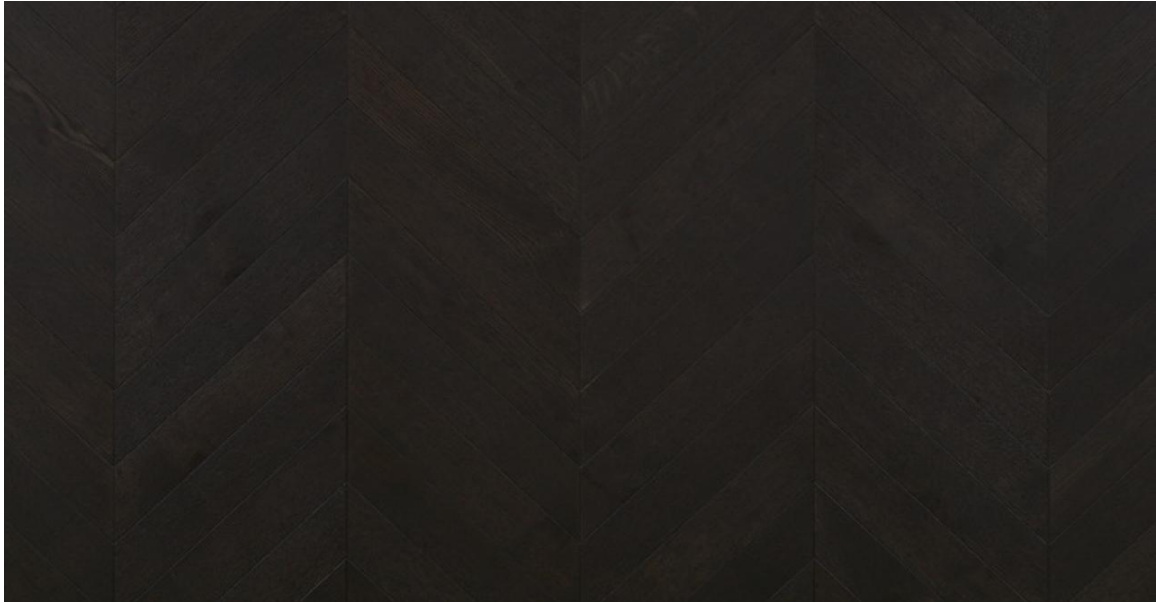

BRUSHED OAK TORTONA

Brand	Couture by Kentwood Clean, contemporary extra-wide and extra-long European oak flooring finished in soft, enduring colors. Learn more
Species	Oak
Platform	Engineered
Dimensions	3 1/2" x 5/8" x 20" Fixed nominal 90mm x 15mm x 510mm Fixed
Veneer Type	RIFT SAWN
Veneer Thickness	3.8mm nominal
Visual Variation	High
Natural Characteristics	Low
Finish	High performance polyurethane with aluminum oxide
Product Features	Brushed, Ultra-Matte
Installation Method	On, above or below grade. Glue down only. Professional installation required.. May be installed over radiant heat.
Warranty	50 year residential wear, 5 year light commercial wear

Box Contents	9.88 sqft
Product Code	32467
Eco Attributes	GREENGUARD Gold Certified, CA Section 01350 Compliant

kentwoodfloors.com