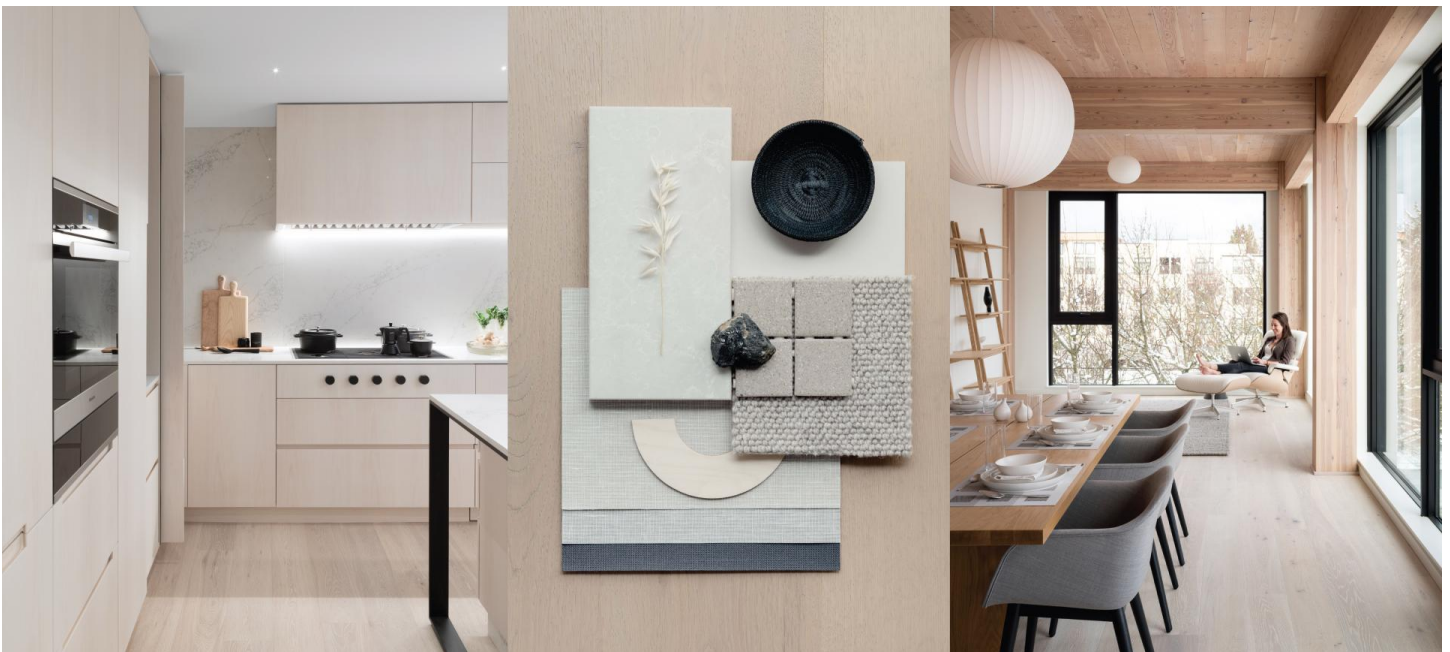

European Plank Collection

The assured sophistication of a European salon is captured in this, one of Kentwood's most popular collections. The wide, long planks add a sense of dimension and luxury and the low gloss finish lends an understated elegance. Effortless style, confidently displayed.

Wide, long planks boasting a generous 3mm veneer of premium quality sawn oak, brushed and stained in contemporary European fashion.

KENTWOOD™

kentwoodfloors.com

Brushed Oak Lotus

Brushed Oak Snohomish

Brushed Oak Bandon