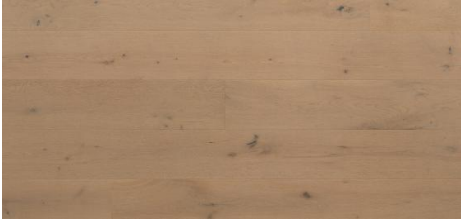

European Plank Collection

The assured sophistication of a European salon is captured in this, one of Kentwood's most popular collections. The wide, long planks add a sense of dimension and luxury and the low gloss finish lends an understated elegance. Effortless style, confidently displayed.

Wide, long planks boasting a generous 3mm veneer of premium quality sawn oak, brushed and stained in contemporary European fashion.

KENTWOOD™

kentwoodfloors.com

Brushed Oak Lotus

Brushed Oak Snohomish

Brushed Oak Bandon

Brushed Oak Kodiak

Brushed Oak Kalispell

Brushed Oak Natural Country

KENTWOOD™

kentwoodfloors.com

Sample swatches are shown for reference only and may not reflect color and character of actual product. Please examine actual product samples before making a purchase decision. Product dimensions may be approximate. Product selection and specifications are subject to change without notice and product selection may vary by area. The trademarks KENTWOOD and COUTURE COLLECTION BY KENTWOOD are owned by Kentwood Floors Inc.