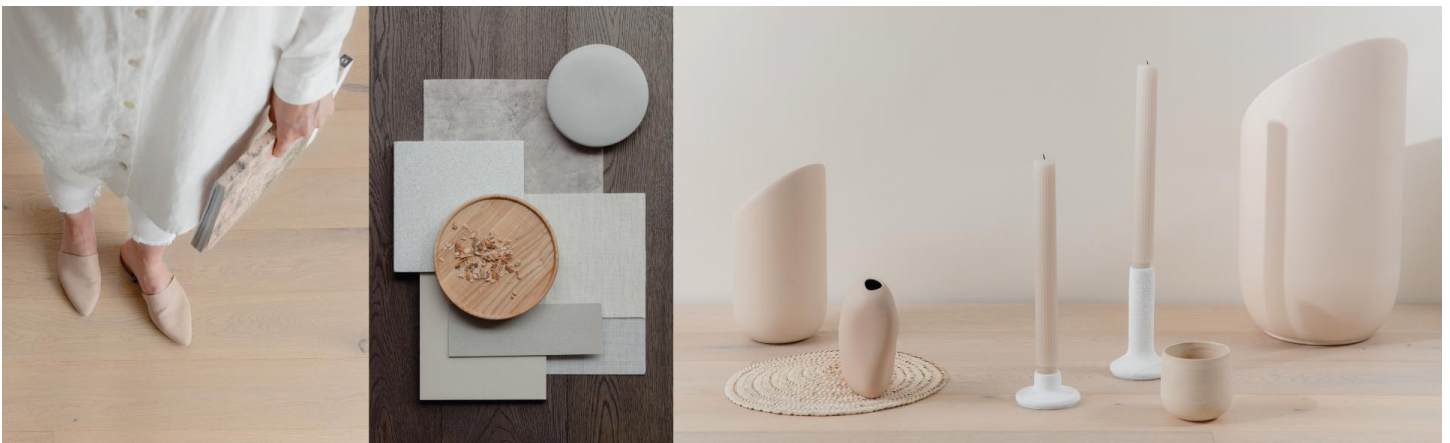

Urban Collection

The Urban lifestyle is dynamic, spontaneous, and always accommodating. Kentwood offers a fresh new take on a classic uptown look: clean contemporary lines and crisp trending colors. A long plank look that's lifestyle-friendly and styled for economy, perfect for compact urban lifestyles.

A mid-priced option with premium features including long boards and 3mm veneer of premium sawn oak.

KENTWOOD™

kentwoodfloors.com

Brushed Oak Hazelmere

Brushed Oak Mahone Bay

Brushed Oak Gravelle

Brushed Oak Carlsborg