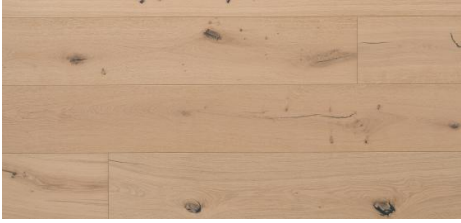

Louvre

KENTWOOD™

kentwoodfloors.com

Sample swatches are shown for reference only and may not reflect color and character of actual product. Please examine actual product samples before making a purchase decision. Product dimensions may be approximate. Product selection and specifications are subject to change without notice and product selection may vary by area. The trademarks KENTWOOD and COUTURE COLLECTION BY KENTWOOD are owned by Kentwood Floors Inc.