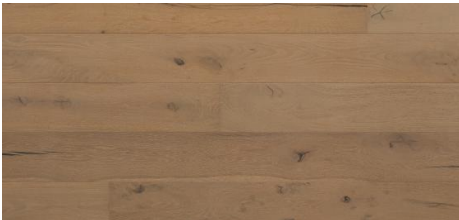

Premium hardwood species on a wide plank, long board platform are given added character with custom staining processes and alchemic treatments.

KENTWOOD™

kentwoodfloors.com

Brushed Oak Angora

Brushed Oak Whisker

Brushed Oak Sedge

Brushed North American Hard Maple Albatross

Brushed North American Hard Maple Egret

Brushed North American Hard Maple Heron

Brushed North American Hard Maple Wren

Brushed Oak Sage

Brushed North American Hard Maple Lemur

Brushed Oak Burrow

Brushed North American Hard Maple Mandrill

Brushed Oak Antelope

Brushed Oak Saluki

Brushed Oak Silverback

KENTWOOD™

kentwoodfloors.com

Sample swatches are shown for reference only and may not reflect color and character of actual product. Please examine actual product samples before making a purchase decision. Product dimensions may be approximate. Product selection and specifications are subject to change without notice and product selection may vary by area. The trademarks KENTWOOD and COUTURE COLLECTION BY KENTWOOD are owned by Kentwood Floors Inc.