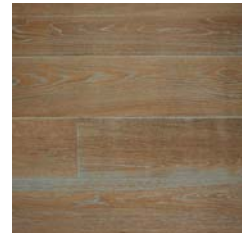

**KING'S
RANSOM**