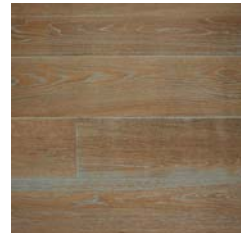

**KING'S
RANSOM**